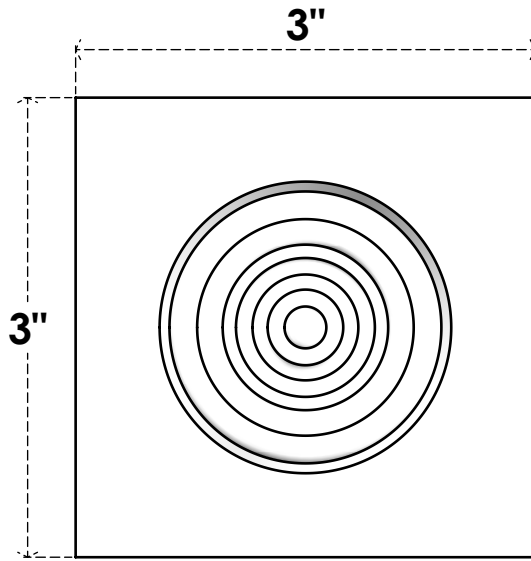

# ROSP030X030X100SDG02

3"W X 3"H X 1"P STANDARD SEDGWICK BULLSEYE ROSETTE WITH SQUARE EDGE, ARCHITECTURAL GRADE PVC

**FRONT**

**SIDE**

EKENA MILLWORK  
2300 WEST MAIN ST.  
CLARKSVILLE, TX 75426  
TOLL FREE: 866-607-0453  
WWW.EKENAMILLWORK.COM