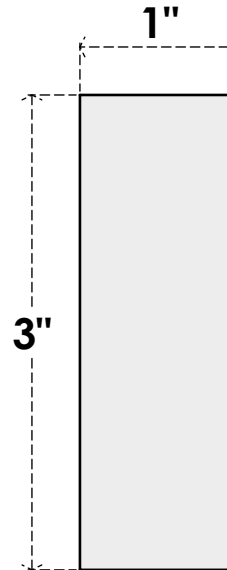

# ROSP030X030X100SDG02

3"W X 3"H X 1"P STANDARD SEDGWICK BULLSEYE ROSETTE WITH SQUARE EDGE, ARCHITECTURAL GRADE PVC

**FRONT**

**SIDE**

EKENA MILLWORK  
2300 WEST MAIN ST.  
CLARKSVILLE, TX 75426  
TOLL FREE: 866-607-0453  
WWW.EKENAMILLWORK.COM

**NOTES**

1. INSTALLATION TO BE COMPLETED IN ACCORDANCE WITH MANUFACTURER'S SPECIFICATIONS.
2. DRAWING MAY NOT BE TO SCALE
3. THIS DRAWING IS INTENDED FOR DESIGN AND PLANNING PURPOSES ONLY.
4. ALL INFORMATION CONTAINED HEREIN WAS CURRENT AT THE TIME OF DEVELOPMENT BUT MUST BE REVIEWED AND APPROVED BY THE PRODUCT MANUFACTURER TO BE CONSIDERED ACCURATE.
5. ARCHITECTURAL GRADE PVC PRODUCTS ARE MADE FROM EXPANDED CELLULAR PVC AND COME NATURALLY WHITE BUT MAY BE PAINTED